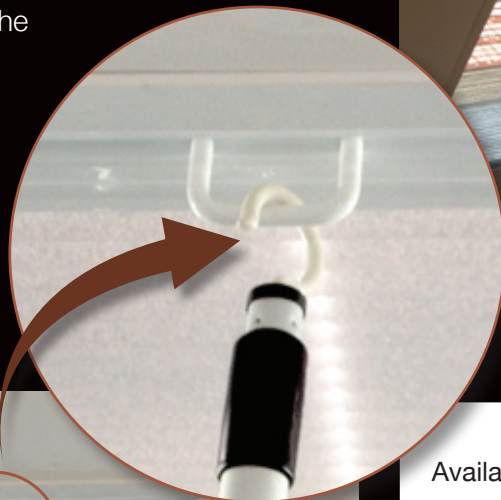

The shade is encased in an aluminium frame with a specially designed spring system, allowing you to position the blinds at any angle. Just like any other type of shade, depending on the amount they are opened or shut, the same amount of light will be filtered into the room.

Opened

Closed

It is also available in a **Pleated Skylight Flyscreen** which is designed for roof windows which can be opened allowing you to enjoy fresh air while keep out unwanted insects.

The product can be made with a “blinds and flyscreen combination” encasing both the light blocking blinds and the insect barrier, in one convenient frame. Control the lighting with the blinds and enjoy the ventilation with the flyscreen, all within the same frame!

An optional extendable pole end fits the handle of the skylight blinds for those hard to reach skylights for ease of opening and closing.

Flyscreen

Available from: