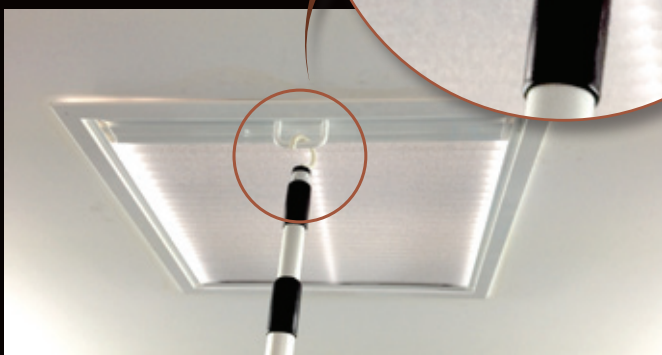

PLEATED SKYLIGHT BLINDS

PLEATED SKYLIGHT BLINDS are a white finished shade designed for Skylights, providing privacy, greater control of sunlight and reduction in noise levels. The blinds reduce furniture and carpet fading and save energy by lowering heating and cooling costs.

The shade is encased in an aluminium frame with a specially designed spring system, allowing you to position the blinds at any angle. Just like any other type of shade, depending on the amount they are opened or shut, the same amount of light will be filtered into the room.

Opened

Closed

It is also available in a **Pleated Skylight Flyscreen** which is designed for roof windows which can be opened allowing you to enjoy fresh air while keep out unwanted insects.

The product can be made with a “blinds and flyscreen combination” encasing both the light blocking blinds and the insect barrier, in one convenient frame. Control the lighting with the blinds and enjoy the ventilation with the flyscreen, all within the same frame!

An optional extendable pole end fits the handle of the skylight blinds for those hard to reach skylights for ease of opening and closing.

Flyscreen

Available from: