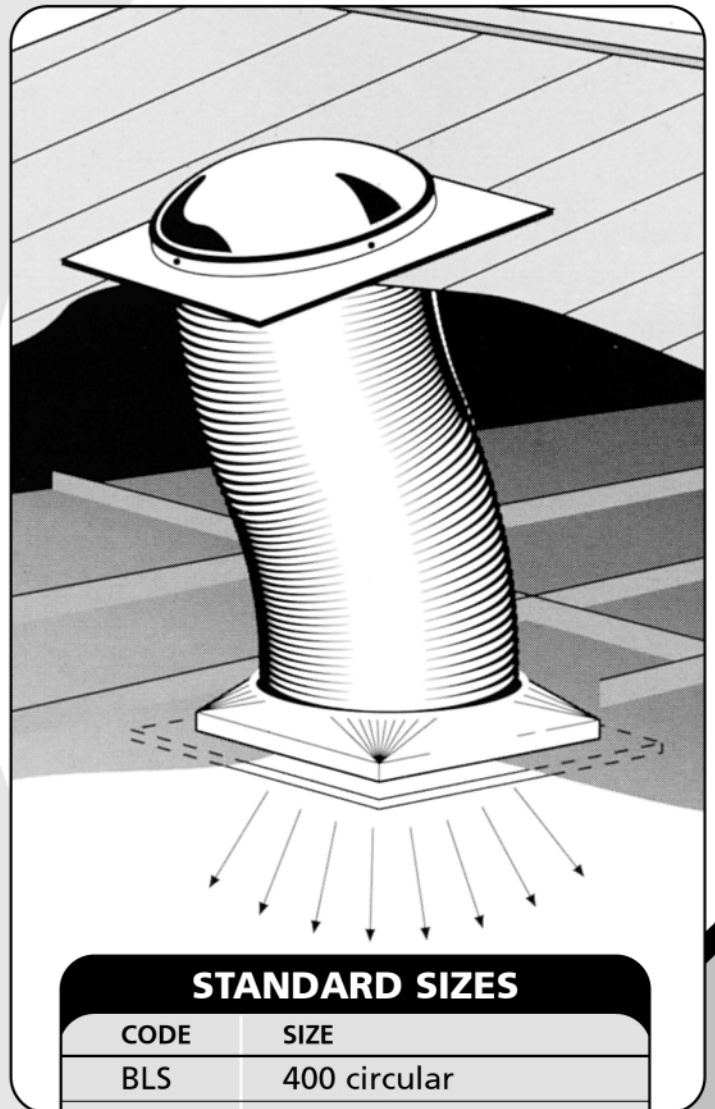

CUSTOM BRITE-LITE SKYLIGHTS

- The **Brite-Lite** skylight has flashing to suit all roof types – Tile, Slate, Corrugated Iron and Metal Deck Roofs.
- Flexible Ducting is a light weight, highly reflective light shaft designed for its ability to be installed where there are obstructions e.g. Structural, Electrical or Plumbing.
- It is also a cost and time saving installation.
- With its ease of installation this product is ideally suited to the home handyman.
- The **Brite-Lite** skylights unique light 'well' gives you all the benefits of a tubular skylight with the added advantage of a square or circular ceiling surround – producing a greater spread of light.
- This is just another reason why **Custom Skylights** are the leaders in skylight technology.

BASE – Base can be made in zinc, galvanised iron or in any of the Colour Bond colours.

DOMES – Dome glazing is clear for maximum light, with only the highest quality acrylics used.

INSTALLATION – Installation can be done by our own installers or can be supplied only.

SHAFT – Shaft is made from polyester film, highly reflective aluminium metal which is UV stabilised.

10 Year Guarantee

SIZES AVAILABLE

- Custom built sizes are also available.

STANDARD SIZES

CODE	SIZE
BLS	400 circular
BLS	500 circular or square
BLS	600 circular or square

CUSTOM Skylights Pty. Ltd.

FACTORY & SHOWROOM

29 Holloway Drive, Bayswater Vic 3153

Phone (03) 9761 1281

Fax (03) 9761 1273