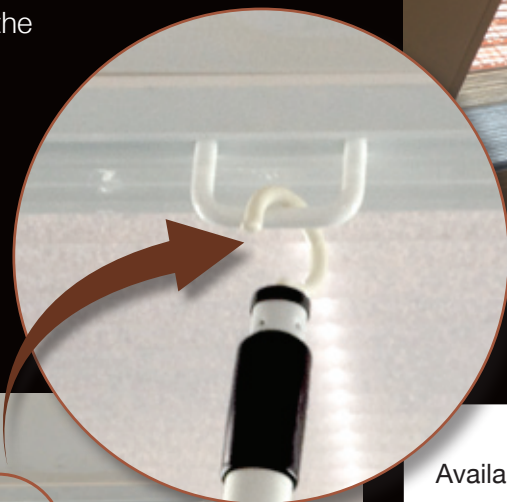

The shade is encased in an aluminium frame with a specially designed spring system, allowing you to position the blinds at any angle. Just like any other type of shade, depending on the amount they are opened or shut, the same amount of light will be filtered into the room.

Opened

Closed

It is also available in a **Pleated Skylight Flyscreen** which is designed for roof windows which can be opened allowing you to enjoy fresh air while keep out unwanted insects.

The product can be made with a “blinds and flyscreen combination” encasing both the light blocking blinds and the insect barrier, in one convenient frame. Control the lighting with the blinds and enjoy the ventilation with the flyscreen, all within the same frame!

An optional extendable pole end fits the handle of the skylight blinds for those hard to reach skylights for ease of opening and closing.

Flyscreen

Available from: