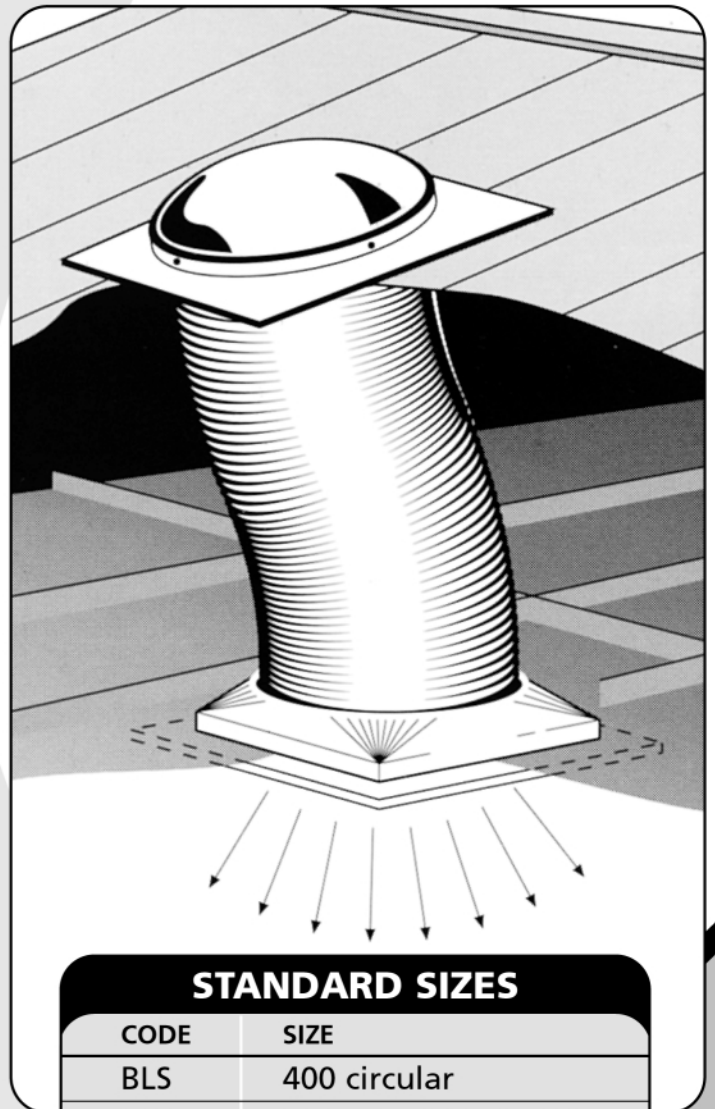

CUSTOM BRITE-LITE SKYLIGHTS

- The **Brite-Lite** skylight has flashing to suit all roof types – Tile, Slate, Corrugated Iron and Metal Deck Roofs.
- Flexible Ducting is a light weight, highly reflective light shaft designed for its ability to be installed where there are obstructions e.g. Structural, Electrical or Plumbing.
- It is also a cost and time saving installation.
- With its ease of installation this product is ideally suited to the home handyman.
- The **Brite-Lite** skylights unique light 'well' gives you all the benefits of a tubular skylight with the added advantage of a square or circular ceiling surround – producing a greater spread of light.
- This is just another reason why **Custom Skylights** are the leaders in skylight technology.

SHAFT – Shaft is made from polyester film, highly reflective aluminium metal which is UV stabilised.

10 Year Guarantee

SIZES AVAILABLE

- Custom built sizes are also available.

STANDARD SIZES

CODE	SIZE
BLS	400 circular
BLS	500 circular or square
BLS	600 circular or square